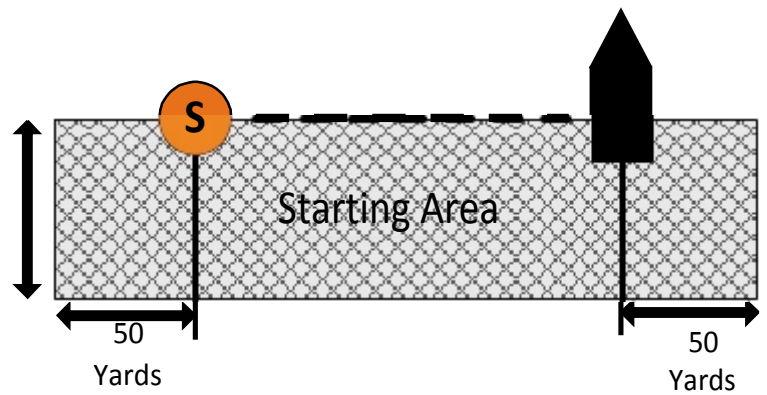

BYC 2017 Race Courses

- A** S-A-C-F
- B** S-X-C-F
- C** S-A-C-A-C-F
- D** S-X-C-X-C-F
- E** S-A-C-A-F
- F** S-X-C-X-F
- G** S-P-C-F
- H** S-P-C-P-C-F
- J** S-X-Z-X-C-F
- K** S-P-Z-P-C-F
- L** S-X-Z-X-F
- M** S-A-Z-A-F
- N** S-X-U-F
- R** S-X-U-X-U-F
- P** S-P-S-P-F
- Q** S-P-C-X-F
- R** S-P-C-A-F
- S** S-P-C-X-C-F
- Z** Custom

100
Yards

Custom Z will be displayed on RC Signals Boat
 Marks A & C & will be YELLOW.
 Mark X, S, Z & U will be ORANGE
 Mark P is Post Point Buoy
 Mark R is a Reaching Mark use with Custom
 S may be substituted with the Outfall Buoy

ALL TURNING MARKS TO BE LEFT TO PORT.