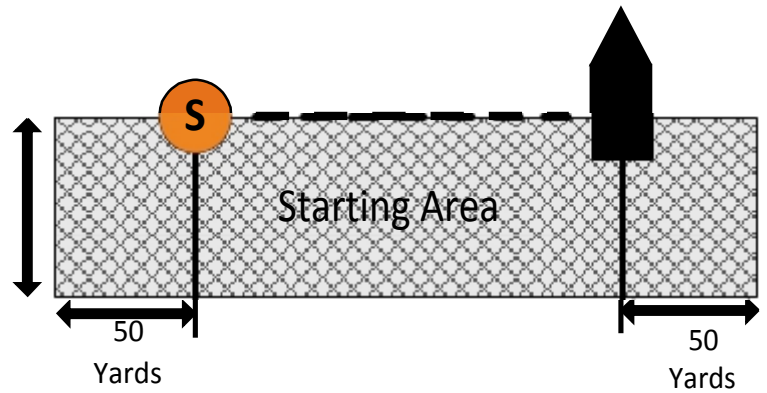

BYC Race Courses - Effective May 16, 2017

- A** S-A-C-F
- B** S-X-C-F
- C** S-A-C-A-C-F
- D** S-X-C-X-C-F
- E** S-A-C-A-F
- F** S-X-C-X-F
- G** S-P-C-F
- H** S-P-C-P-C-F
- J** S-X-Z-X-C-F
- K** S-P-Z-P-C-F
- L** S-X-Z-X-F
- M** S-A-Z-A-F
- N** S-X-U-F
- R** S-X-U-X-U-F
- P** S-P-S-P-F
- Q** S-P-C-X-F
- R** S-P-C-A-F
- S** S-P-C-X-C-F
- Z** Custom

100
Yards

Custom Z will be displayed on RC Signals Boat
 Marks A & C & will be YELLOW.
 Mark X, S, Z & U will be ORANGE
 Mark P is Post Point Buoy
 Mark R is a Reaching Mark use with Custom
 S may be substituted with the Outfall Buoy

ALL TURNING MARKS TO BE LEFT TO PORT.