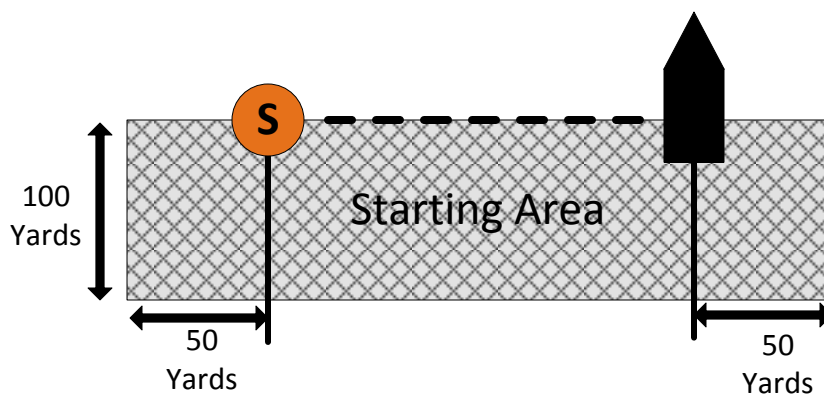

BYC Race Courses

Keel Boat On-Design Regatta

Courses

B S-X-C-F

D S-X-C-X-C-F

F S-X-C-X-F

J S-X-Z-X-C-F

L S-X-Z-X-F

Q Custom

Custom Q will be displayed on RC Signals Boat
Mark C will be Yellow
Mark X & Z will be ORANGE

ALL TURNING MARKS TO BE LEFT TO PORT.